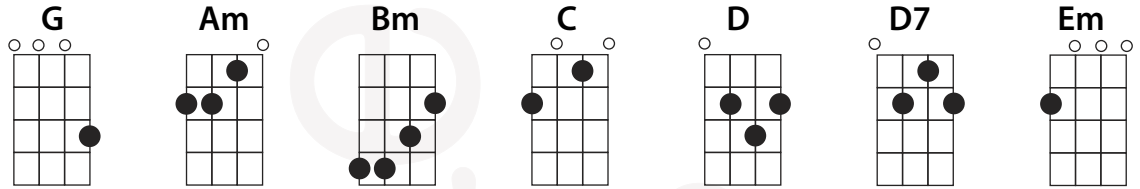

# MOST COMMON CHORDS for Baritone Uke

As a baritone uke beginner, you'll be playing simple songs in the easier keys. Over time, you'll learn many more chords. Meanwhile, use this chord chart to learn the seven most common chords in the six easiest keys for baritone ukulele. Print this page and add it to your baritone ukulele resources binder.

Key of:

**G major and E minor**

**A major and F# minor**

**C major and A minor**

**D major and B minor**

**E major and C# minor**

**F major and D minor**

Scale Degree:

I (1)    ii (2m)    iii (3m)    IV (4)    V (5)    V7 (5<sup>7</sup>)    vi (6m)

3 = fret number    o = open string

Visit [BaritoneUkes.com](http://BaritoneUkes.com) for more info!

© Cat Masciola 2018