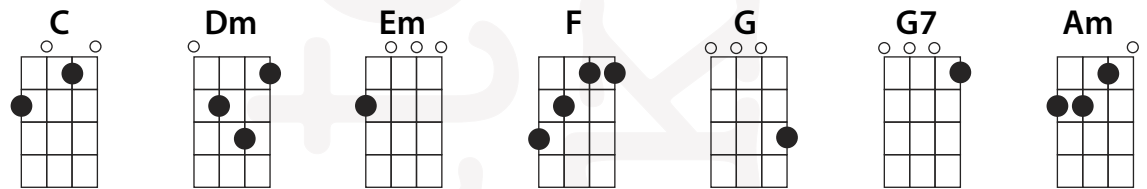

# MOST COMMON CHORDS for Baritone Uke

As a baritone uke beginner, you'll be playing simple songs in the easier keys. Over time, you'll learn many more chords. Meanwhile, use this chord chart to learn the seven most common chords in the six easiest keys for baritone ukulele. Print this page and add it to your baritone ukulele resources binder.

Key of:

**G major and E minor**

**A major and F# minor**

**C major and A minor**

**D major and B minor**

**E major and C# minor**

**F major and D minor**

Scale Degree:

I (1)    ii (2m)    iii (3m)    IV (4)    V (5)    V7 (5<sup>7</sup>)    vi (6m)

3 = fret number    o = open string

Visit [BaritoneUkes.com](http://BaritoneUkes.com) for more info!

© Cat Masciola 2018