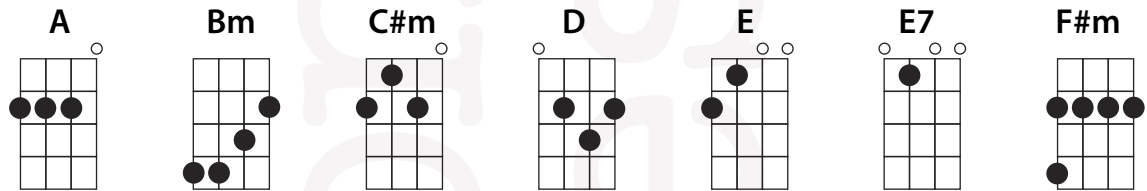

# MOST COMMON CHORDS for Baritone Uke

As a baritone uke beginner, you'll be playing simple songs in the easier keys. Over time, you'll learn many more chords. Meanwhile, use this chord chart to learn the seven most common chords in the six easiest keys for baritone ukulele. Print this page and add it to your baritone ukulele resources binder.

Key of:

**G major and E minor**

**A major and F# minor**

**C major and A minor**

**D major and B minor**

**E major and C# minor**

**F major and D minor**

Scale Degree:

I (1)    ii (2m)    iii (3m)    IV (4)    V (5)    V7 (5<sup>7</sup>)    vi (6m)

3 = fret number    o = open string

Visit [BaritoneUkes.com](http://BaritoneUkes.com) for more info!

© Cat Masciola 2018