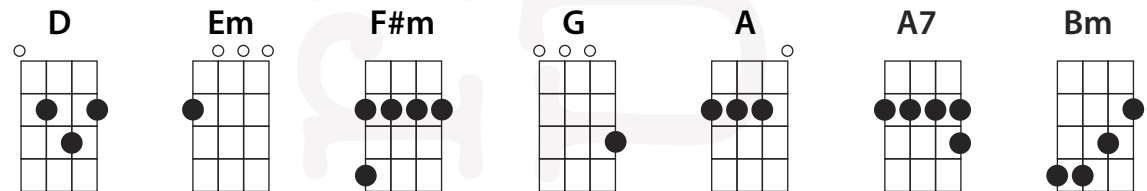

# MOST COMMON CHORDS for Baritone Uke

As a baritone uke beginner, you'll be playing simple songs in the easier keys. Over time, you'll learn many more chords. Meanwhile, use this chord chart to learn the seven most common chords in the six easiest keys for baritone ukulele. Print this page and add it to your baritone ukulele resources binder.

Key of:

**G major and E minor**

**A major and F# minor**

**C major and A minor**

**D major and B minor**

**E major and C# minor**

**F major and D minor**

Scale Degree:

I (1)    ii (2m)    iii (3m)    IV (4)    V (5)    V7 (5<sup>7</sup>)    vi (6m)

3 = fret number    o = open string

Visit [BaritoneUkes.com](http://BaritoneUkes.com) for more info!

© Cat Masciola 2018