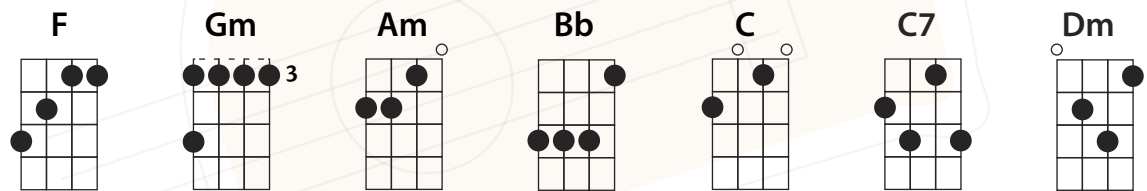

# MOST COMMON CHORDS for Baritone Uke

As a baritone uke beginner, you'll be playing simple songs in the easier keys. Over time, you'll learn many more chords. Meanwhile, use this chord chart to learn the seven most common chords in the six easiest keys for baritone ukulele. Print this page and add it to your baritone ukulele resources binder.

Key of:

**G major and E minor**

**A major and F# minor**

**C major and A minor**

**D major and B minor**

**E major and C# minor**

**F major and D minor**

Scale Degree:

I (1)    ii (2m)    iii (3m)    IV (4)    V (5)    V7 (5<sup>7</sup>)    vi (6m)

3 = fret number    o = open string

Visit [BaritoneUkes.com](http://BaritoneUkes.com) for more info!

© Cat Masciola 2018