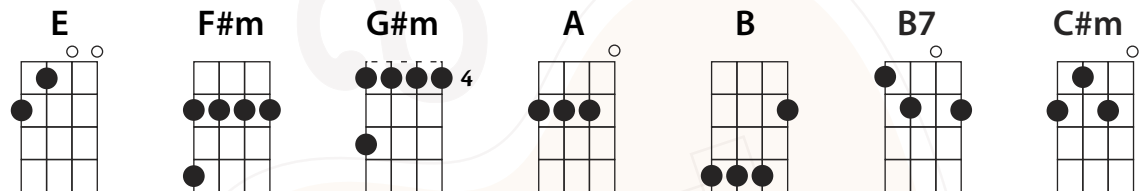

# MOST COMMON CHORDS for Baritone Uke

As a baritone uke beginner, you'll be playing simple songs in the easier keys. Over time, you'll learn many more chords. Meanwhile, use this chord chart to learn the seven most common chords in the six easiest keys for baritone ukulele. Print this page and add it to your baritone ukulele resources binder.

Key of:

**G major and E minor**

**A major and F# minor**

**C major and A minor**

**D major and B minor**

**E major and C# minor**

**F major and D minor**

Scale Degree:

I (1)    ii (2m)    iii (3m)    IV (4)    V (5)    V7 (5<sup>7</sup>)    vi (6m)

3 = fret number    o = open string

Visit [BaritoneUkes.com](http://BaritoneUkes.com) for more info!

© Cat Masciola 2018