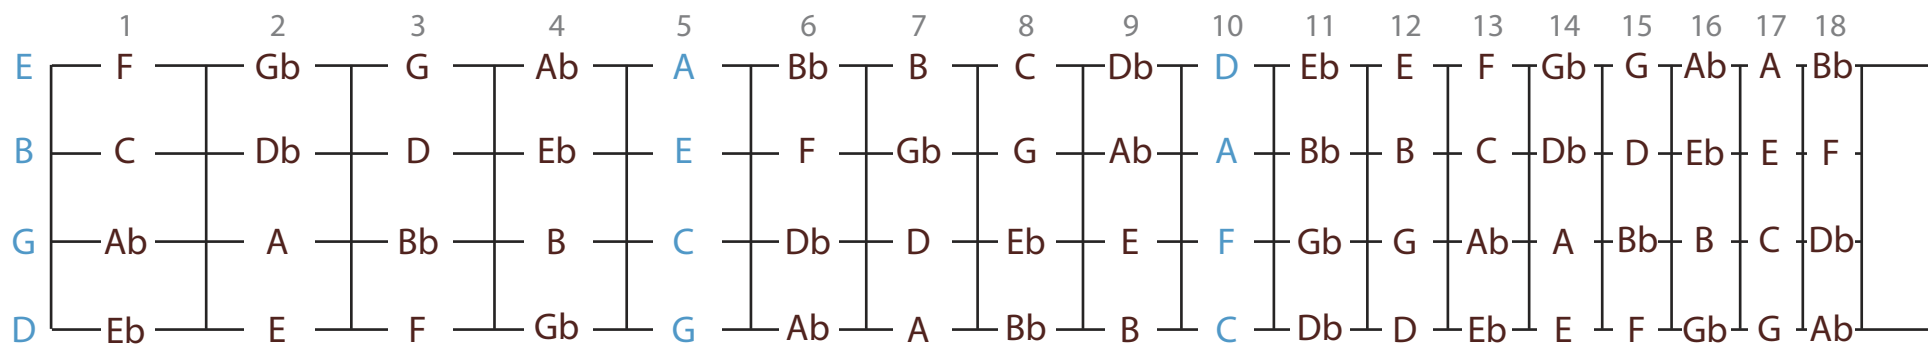

Baritone Ukulele Fretboard Notes

DGBE — Do Get a Baritone ukE

GCEA — God Created Everything Amen

CFAD — Cool Fans Are Devoted