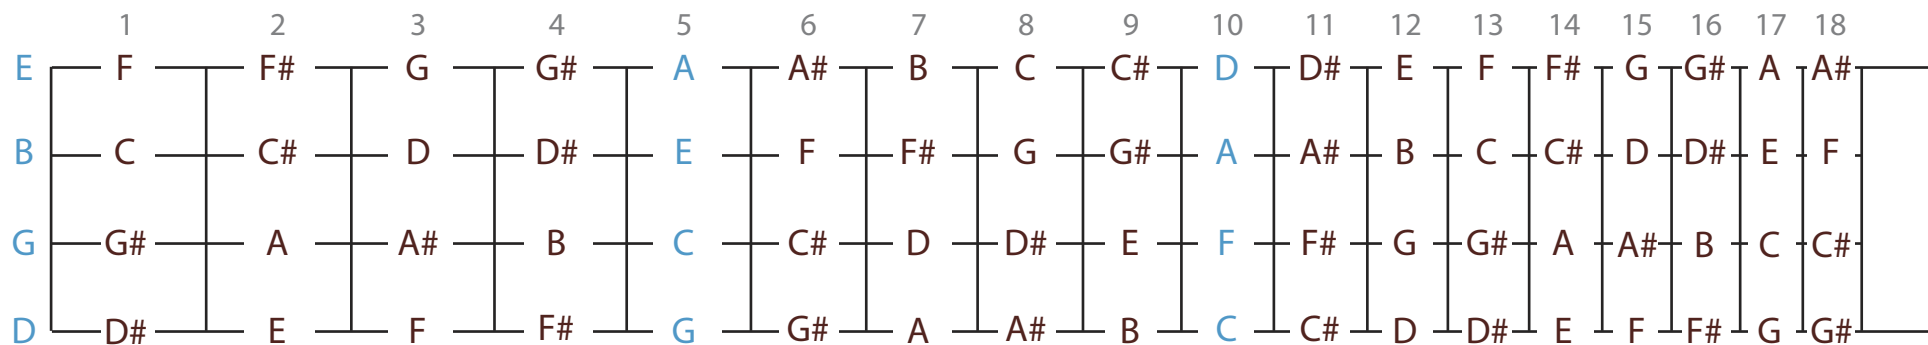

Baritone Ukulele Fretboard Notes

DGBE — Do Get a Baritone ukE

GCEA — God Created Everything Amen

CFAD — Cool Fans Are Devoted